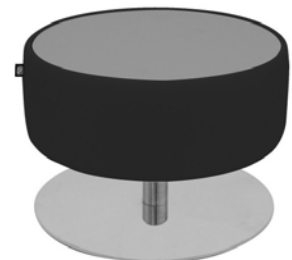

£38.00

Angelica Coffee Table

Dimensions:
H440 W1100 D600
Colour: Transparent
£ 15 1.00

Base Coffee Table

Dimensions:
H500 W580 D580
Colour: All Black / Black White Top
£ 110.00

Bisou Table

Dimensions:
H750 D700 W700
Colour: Black / Red
£ 77.00

Box Coffee Table

Dimensions:
H480 W450 D450
Colour: Black / White
£ 52.00

Coloured Coffee Table

Dimensions:
H360 700mm Top
Colour: Red / Black / Yellow / Blue
£ 82.00

Corrinne Coffee Table

Dimensions:
W900 H530 D500
Colour: White
£ 68.00

Cube Glass Coffee Table

Dimensions:
H400 W400 D400
Colour: White
£ 77.00

Cylinder Table

Dimensions:
H450 W400
Colour: White / Black / Red
£ 89.00

Dot Table

Dimensions:
H420 D600 W600
Colour: Black / White
£ 77.00